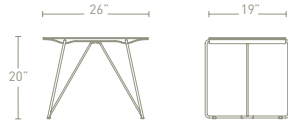

RIPPLE SIDE TABLE

The smooth, calm surface belies the curvaceous underbody bringing uncluttered calm to any space. Bent plywood top is available in hardwood veneers of rift-sawn white oak, and graphite on oak. Base comes in brushed stainless steel.

RIPPLE SIDE TABLE

RP1-SIDTBL-WO	RIFT-SAWN WHITE OAK	\$349
RP1-SIDTBL-GO	GRAPHITE ON OAK	\$349

RIFT-SAWN
WHITE OAK

GRAPHITE
ON OAK

To place an order, or find a Blu Dot retailer near you, visit www.bludot.com or contact us by phone at 612.782.1844 or by fax 612.782.1845. To inquire about trade discounts or becoming a Blu Dot retailer, please email sales@bludot.com or phone at 612.782.1844. For further product information and all other inquiries, please email service@bludot.com or call 612.782.1844.